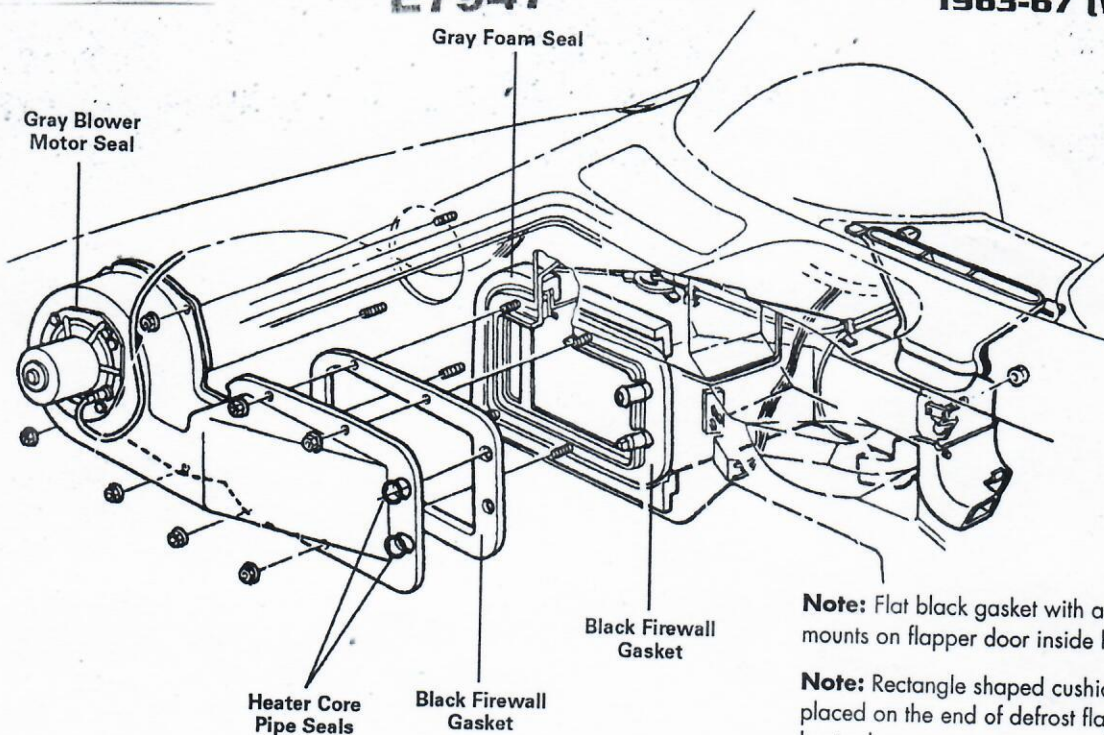

GASKET

Kt, Htr, 8pc, 63-7

E7947

**Heater Box Seal Kit
1963-67 (Without A/C)**

Note: Flat black gasket with adhesive on one side mounts on flapper door inside heater box.

Note: Rectangle shaped cushion is to be slit and placed on the end of defrost flapper door inside heater box.