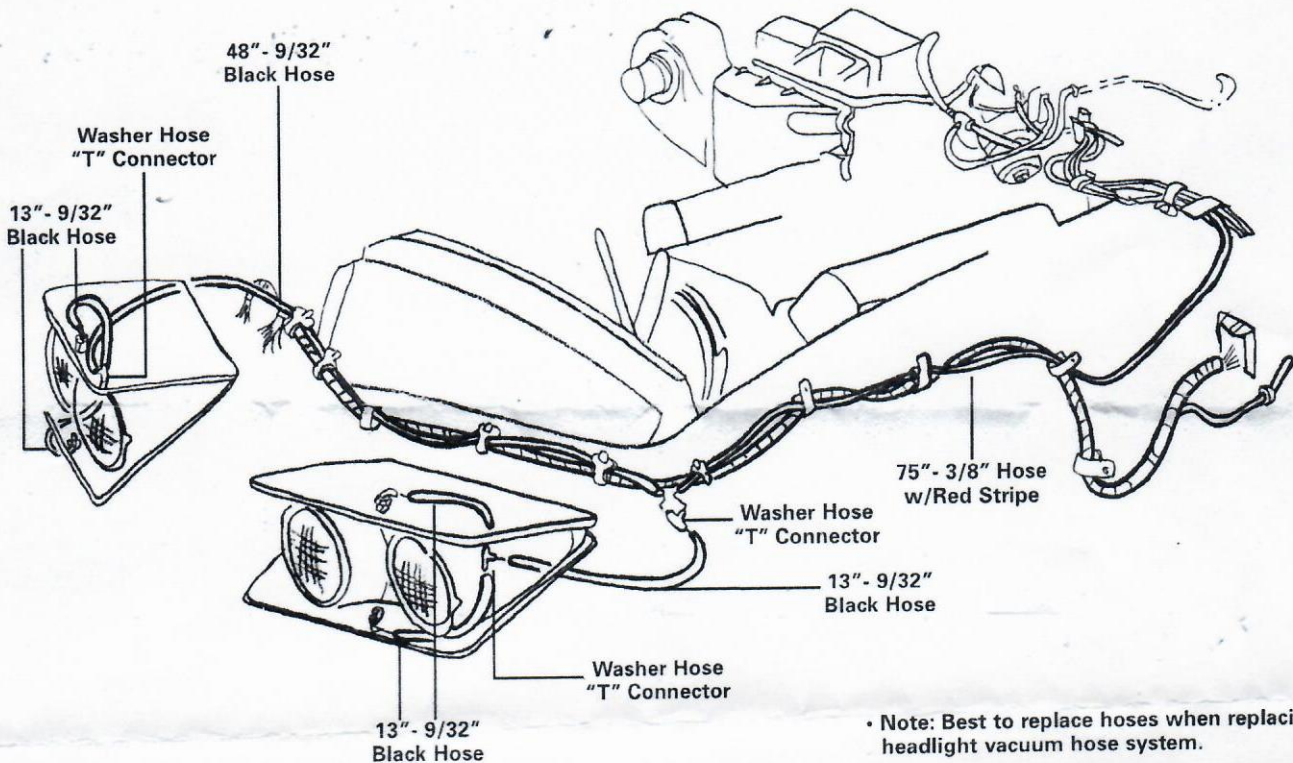

NOSE KIT

Hdlp Wshr-69

VH1604

E13100

• Note: Best to replace hoses when replacing headlight vacuum hose system.

• 9/32" must be cut to length as needed per diagram.